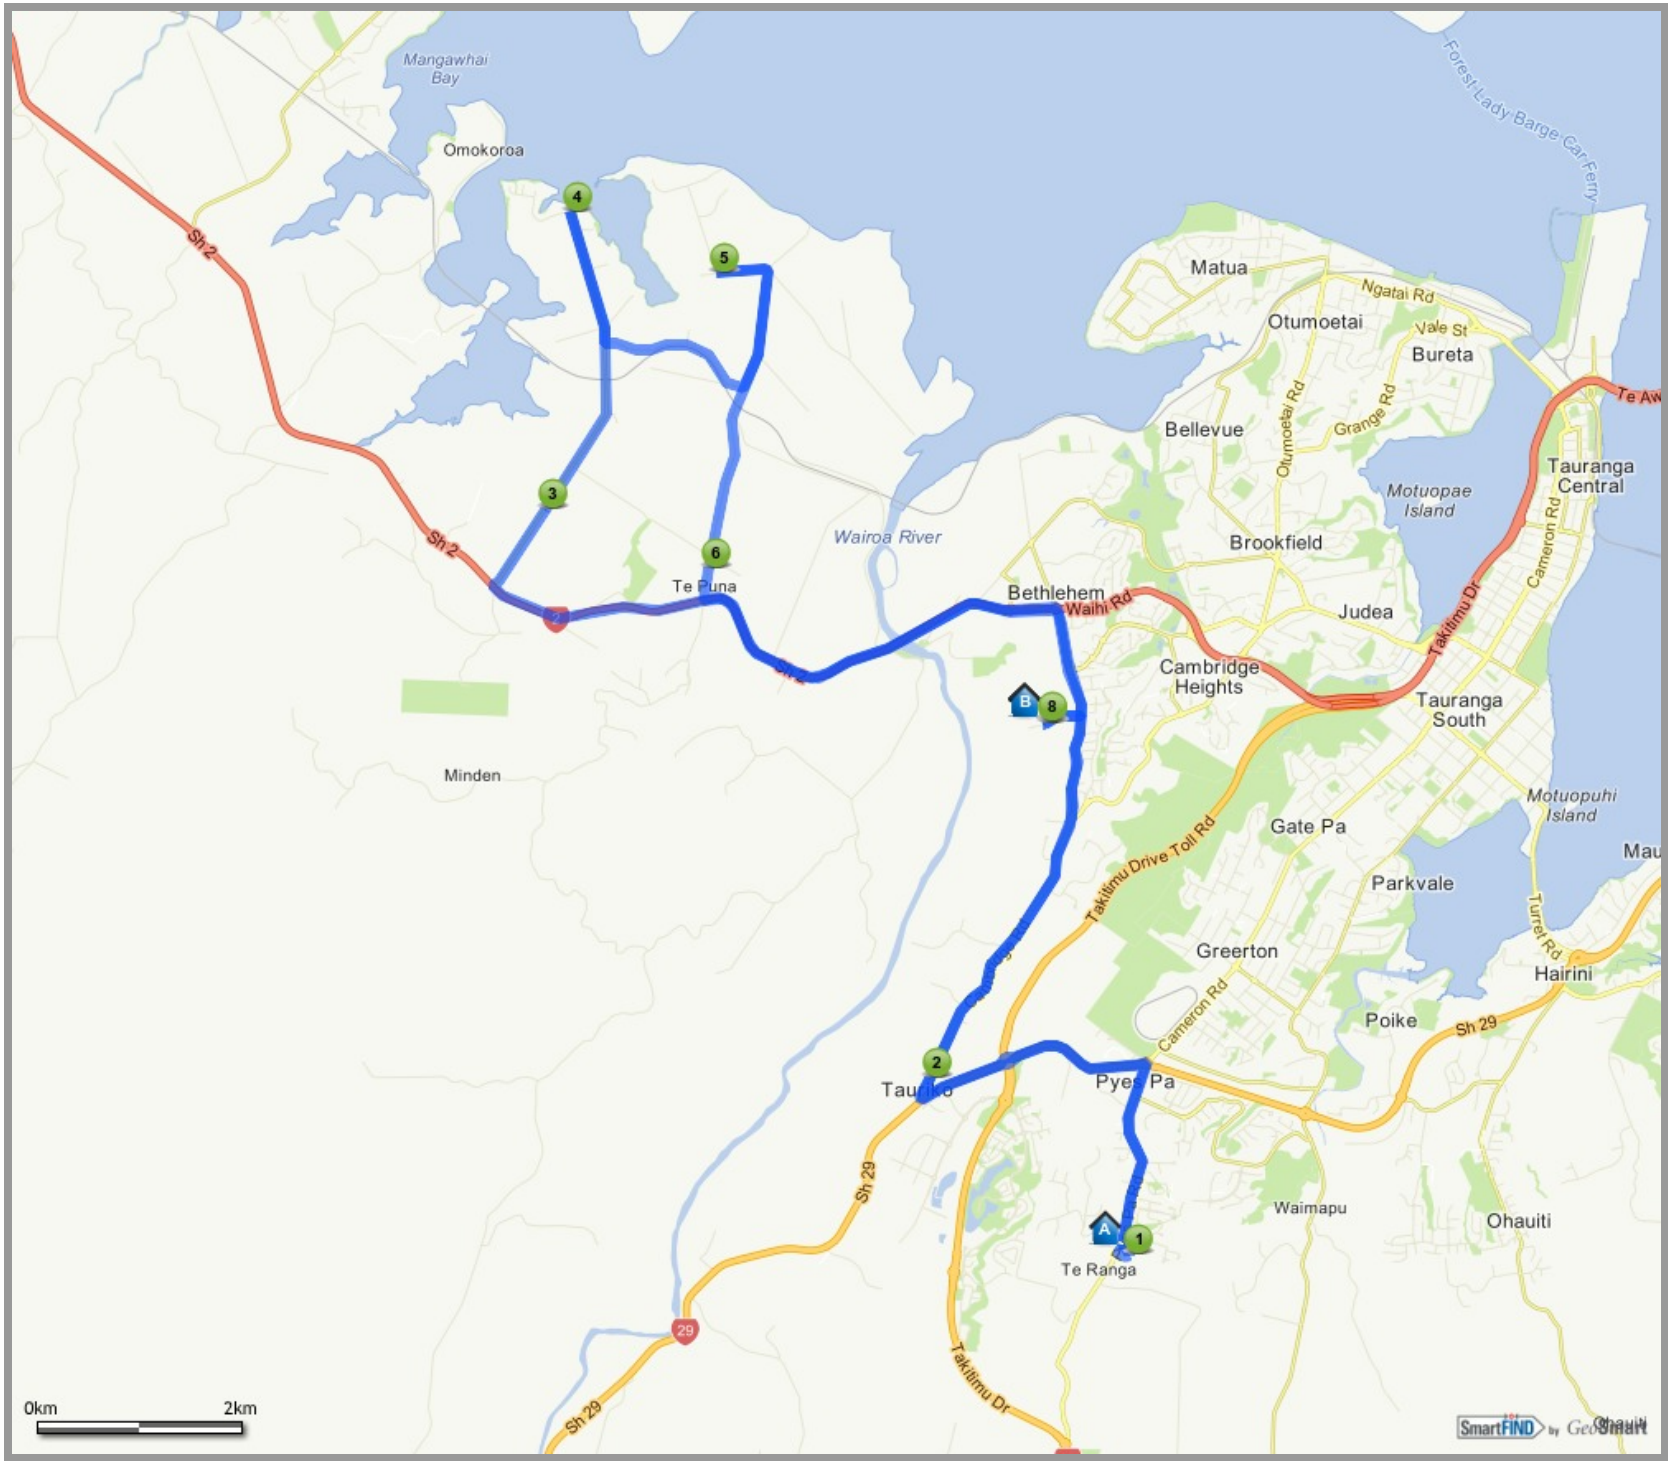

# MOE - Aquinas 6 - 2534

	Morning Run		
06:50	Sign on		
07:05	Depart Depot		
	Right Maleme		
	Left Cameron Rd		
	Right at Roundabout SH29		
	Straight Lakes Roundabout		
	Right Cambridge Rd		
	Straight Moffat Rd		
	Left SH2 Bethlehem		
	Right Plummer's Point Rd Whakamarama		
	Right Emeny Rd		
07:29	U turn Omokora No 1 School		
07:38	<b>First Stop opp School</b>		
	Left Plummer's Point Rd		
	Left SH2		
	Left Snodgrass Rd		
	Left Wallace Rd		
	U turn Cnr Wallace & Matahiwi Rd		
	Back on Wallace Rd Right Snodgrass Rd		
	Left Borell Rd		
	Left Te Puna Rd		
	Left Tangitu Rd		
08:00	U turn Cnr Tangitu Rd & Waikaraka East Rd		
	Right Te Puna Rd		
	Left SH2 - Te Puna Roundabout		
	Right Moffat Rd		
	<b>STOP</b> Bus stop at lights near Bethlehem College		
08:15	<b>(or later) leave stop if all feeder buses have arrived</b>		
	Straight Cambridge Rd		
	Left SH29		
	Straight thru Lakes Roundabout		
	Right Pyes Pa Rd		
	<b>Left Aquinas College</b>		
	<b>Return to Depot</b>		
	Right Pyes Pa Rd		
	Straight Cameron Rd		
	Right Maleme St		
09:05	Sign off		

<b>Route No.</b>	2534_2019
<b>Route Name</b>	Aquinas_Te Puna
<b>Route Distance</b>	42.67 Km
<b>Route Duration</b>	55 minutes
<b>Route Type</b>	Daily
<b>Route Group</b>	Tauranga - Aquinas
<b>Last Modified</b>	18 Jun 2019