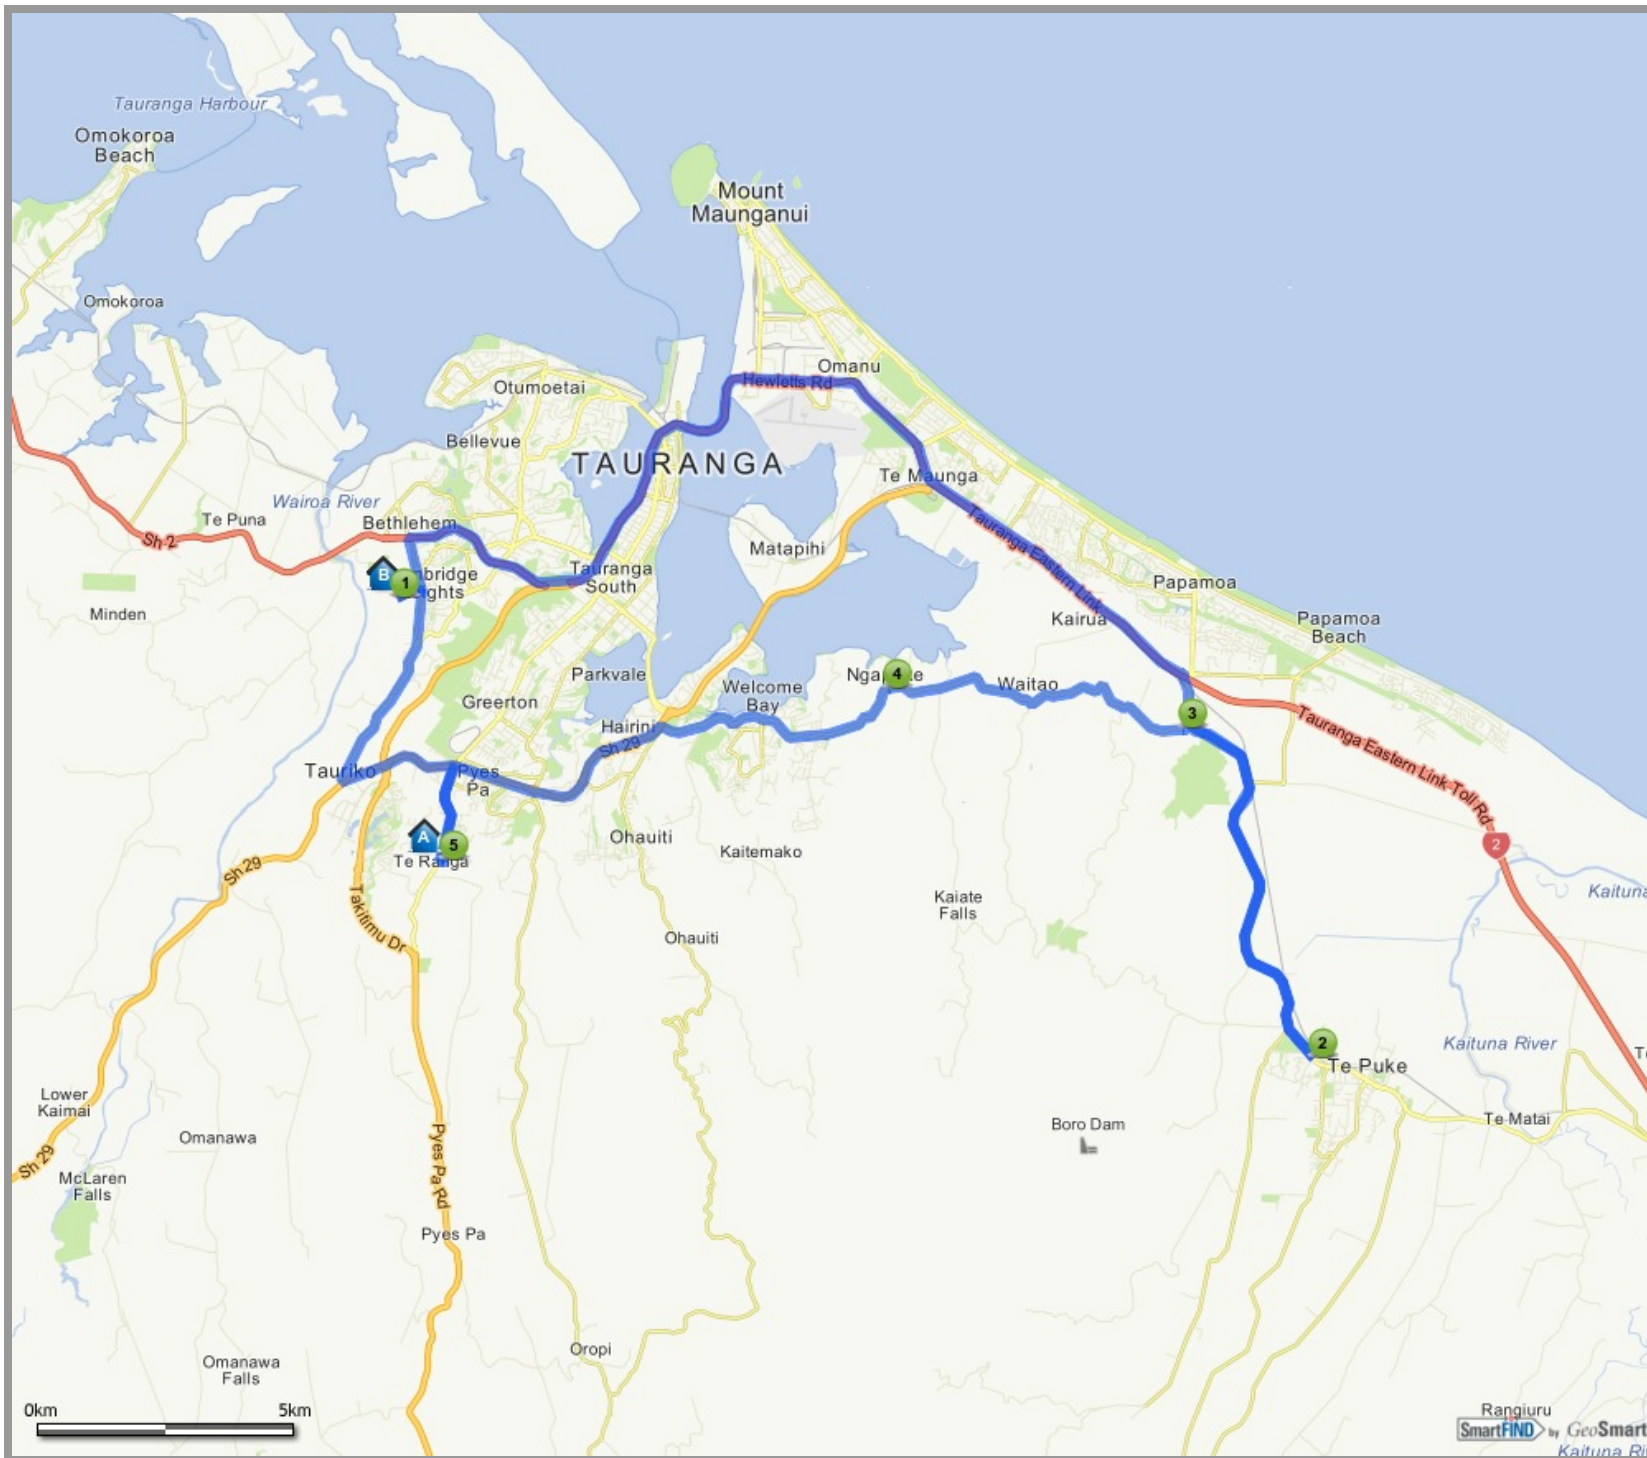

08.20am	Drop off Lane 2		
	Return to Tauranga Depot		
	Right onto Moffat Road		
	Continue onto Cambridge		
	Left onto SH29		
	Left onto Cambridge Road		
	Left onto Cameron Road		
	Right onto Maleme St		
08.30am	Sign Off		

Route No.	2623_2019 draft
Route Name	Aquinas_Te Puke
Route Distance	67.08 Km
Route Duration	65 minutes
Route Type	Daily
Route Group	Tauranga - Aquinas
Last Modified	1 Jul 2019

Schools
A. Aquinas College