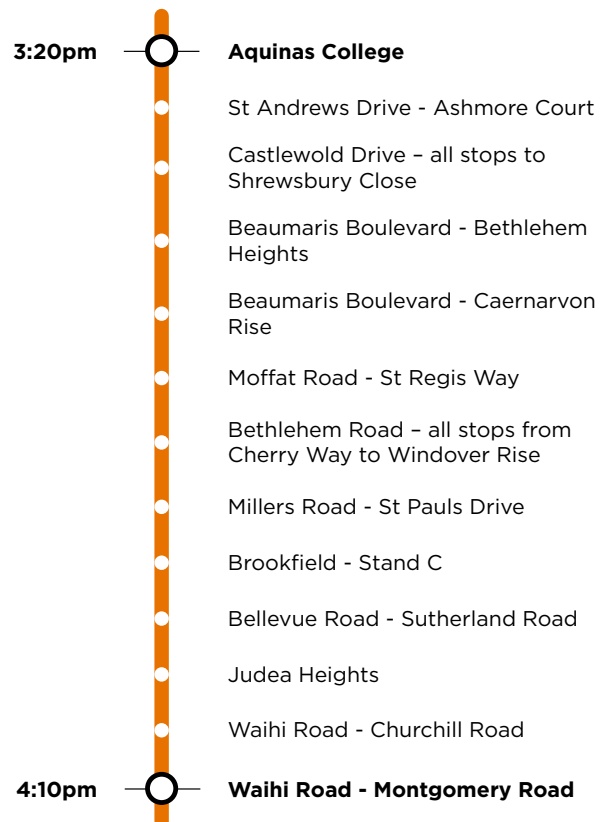

703

Bethlehem Aquinas College

Morning route

Afternoon route

Route 703 is a Bayhopper school route, part of the dedicated school bus network for Tauranga, managed by Bay of Plenty Regional Council.

Only primary, intermediate and college students can travel on the school bus routes.

703

Bethlehem Aquinas College

Morning route

Start Waihi Road / Birch Ave, Waihi Road, Bellevue Road, Millers Road, Carmichael Road, Bethlehem Road, Moffat Road, Beaumaris Boulevard, Sterling Gate Drive, Castlewold Drive, St Andrews Drive, Cambridge Road, SH29, Pyes Pa Road, Aquinas College.

Afternoon route

Aquinas College, Pyes Pa Road, SH29, Cambridge Road, St Andrews Drive, Castlewold Drive, Beaumaris Boulevard, Moffat Road, Bethlehem Road, Carmichael Road, Millers Road, Bellevue Road, Waihi Road (finish at Montgomery Rd).