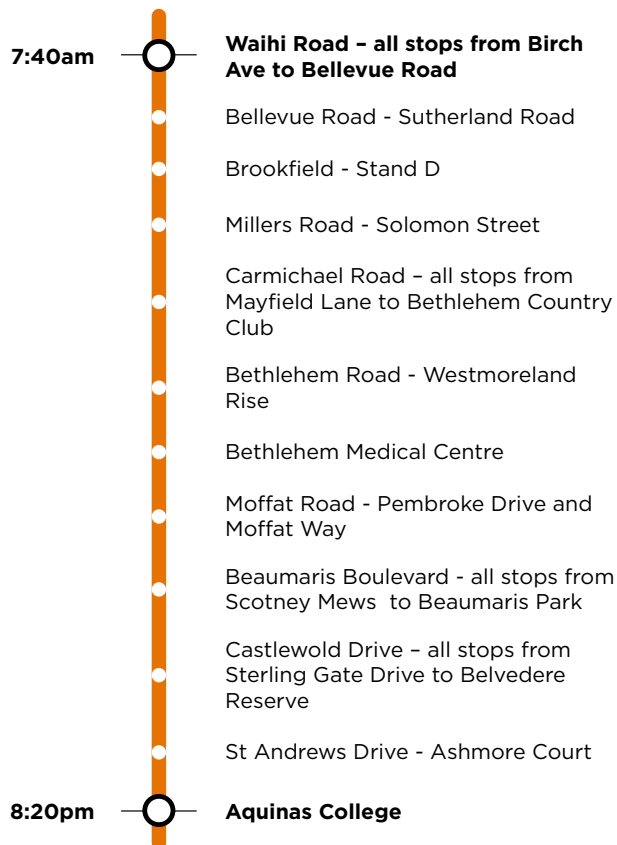

703

Bethlehem Aquinas College

Morning route

Afternoon route

Route 703 is a Bayhopper school route, part of the dedicated school bus network for Tauranga, managed by Bay of Plenty Regional Council.

Only primary, intermediate and college students can travel on the school bus routes.

703

Bethlehem Aquinas College

Morning route

Start Waihi Road / Birch Ave, Waihi Road, Bellevue Road, Millers Road, Carmichael Road, Bethlehem Road, Moffat Road, Beaumaris Boulevard, Sterling Gate Drive, Castlewold Drive, St Andrews Drive, Cambridge Road, SH29, Pyes Pa Road, Aquinas College.

Afternoon route

Aquinas College, Pyes Pa Road, SH29, Cambridge Road, St Andrews Drive, Castlewold Drive, Beaumaris Boulevard, Moffat Road, Bethlehem Road, Carmichael Road, Millers Road, Bellevue Road, Waihi Road (finish at Montgomery Rd).