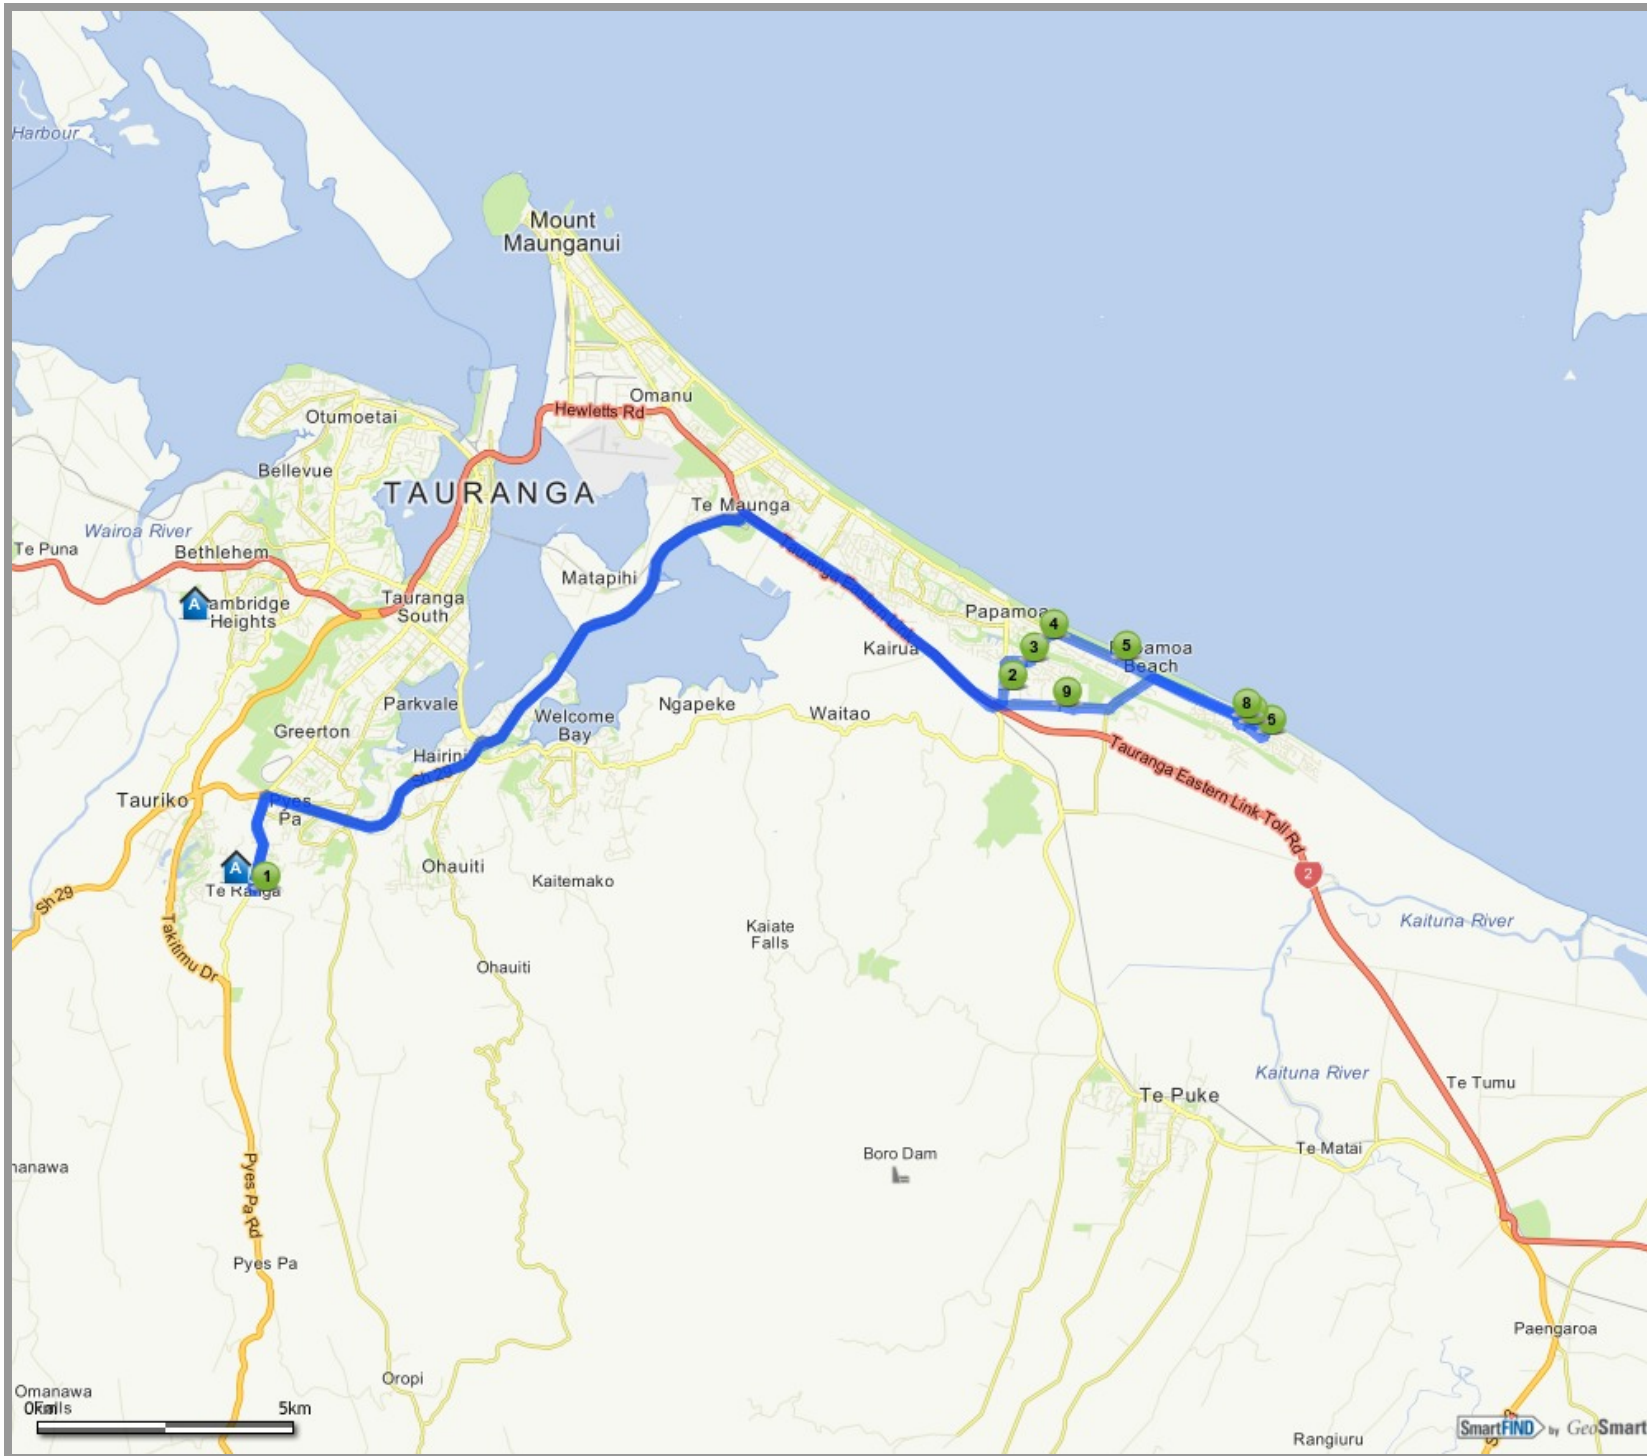

Bus Stops – Route 12613 Aquinas - Sandhurst

A.M.	LOCATION	P.M.	LOCATION
7.30	Golden Sands Drive bus stop at shops	3.15	Aquinas Collage
	bus stop opposite Motiti Rd, Papamoa Beach Rd.		Doncaster drive bus stop Cnr Longstead Ave
	Opal Drive, Reddich Pl bus stop		Opal Drive, Reddich Pl bus stop Cnr Katerini Grove
	Doncaster drive bus stop Cnr Longstead Ave		bus stop opposite Motiti Rd, Papamoa Beach Rd.
8.30	Aquinas Collage		Golden Sands Drive bus stop at shops

Route No. 12614_2019

Route Name Aquinas_Papamoa
Golden Sands

Route Distance 54.1 Km

Route Duration 54 minutes

Route Type Daily

Route Group Tauranga - Aquinas

Last Modified 29 May 2019

Schools